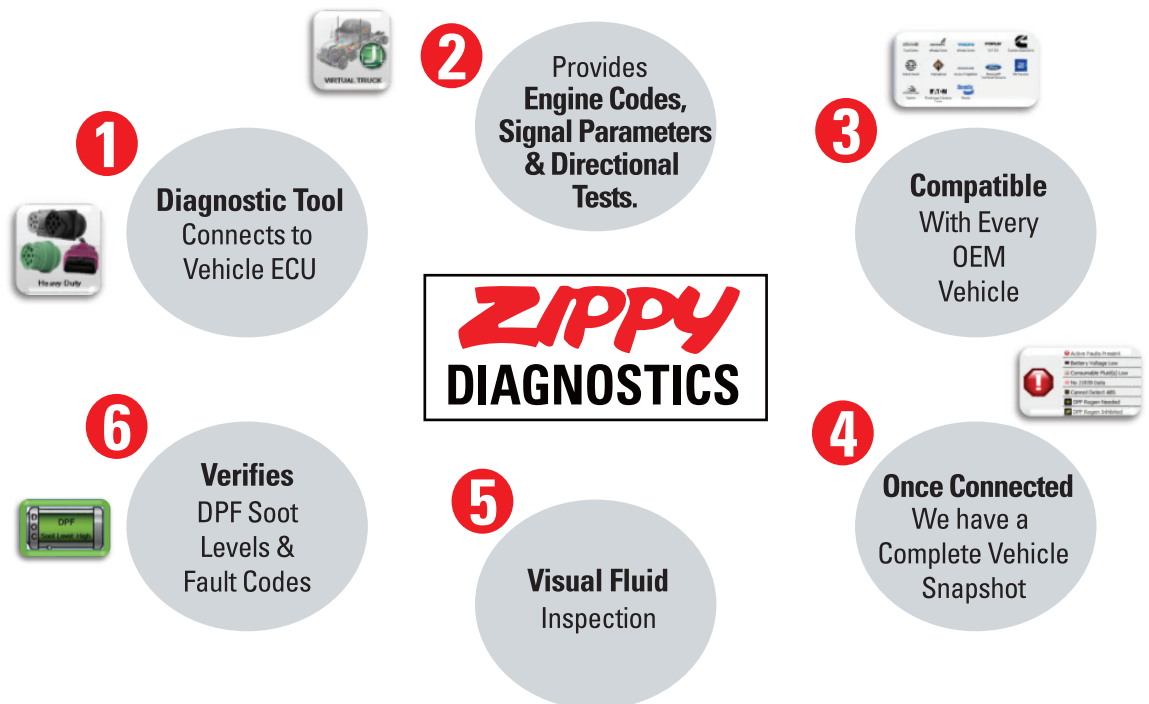

Power and Protection with Confidence®

TRUCK RELIABILITY

DATA-DRIVEN MAINTENANCE

At Zippy we use a data-driven approach for truck maintenance reliability by performing an on-board diagnostic service each time we touch your Heavy-Duty vehicle. This preventative measure helps our clients remove the guess work that only visual inspections offer with *“data-driven maintenance reliability”*.

ZIPPY
TRUCK
REPAIRS

COMPLIMENTARY
SERVICE FOR OUR CLIENTS

ONLY TAKES
5 MINUTES!

Our diagnostic tool provides troubleshooting codes and the visuals of your engine's condition in REAL TIME. With this service, we are raising the standards in customer service and preventative maintenance!

VISUAL CONSUMABLES
FLUID CHECK

AFTER TREATMENT
DIAGNOSTICS